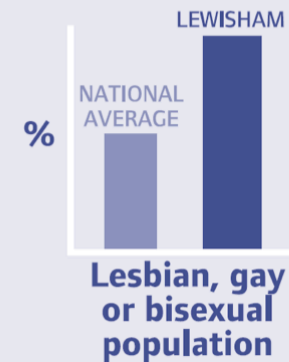

1/4  
residents are  
aged 0-19

306,000  
people live in Lewisham – it's the 13<sup>th</sup>  
largest borough in London and the fifth  
largest in inner London

3/10  
children live  
in poverty

## Demographics and diversity in Lewisham